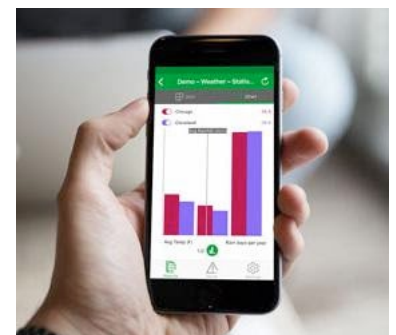

Wonderware SmartGlance

With the Wonderware SmartGlance mobile information app you can instantly view real-time plant data from a variety of industrial data sources on mobile smartphones, smart watches and tablets. Tie into the Internet of Things by feeding SmartGlance with your historian, process control equipment or other devices that generate operational data. Download in minutes from your favorite app store and securely view, analyze and share production data untethered.

Wonderware SmartGlance Mobile Reporting is an industrial application that gathers real-time process data and generates Key Performance Indicators and makes them available through a variety of mobile devices. It connects your mobile phone with any corporate or production system data source.

Virtually any electronic data that you now get at your desktop can be transformed into dynamic graphical reports for real-time viewing on your mobile smartphone or device.

- View real-time or historical data reports
- View Key Performance Indicators (KPIs), track changes, take action and collaborate with others -- even outside of Wonderware SmartGlance
- Arrange, sort and filter reports based on your priority

Download the SmartGlance App

Anywhere, anytime and on any device:

- Access to KPIs, anytime, anywhere, on any device
- Expanded operational awareness
- Accelerated decision making
- Enhanced collaboration
- Improved agility
- Reduced operational costs and improved productivity